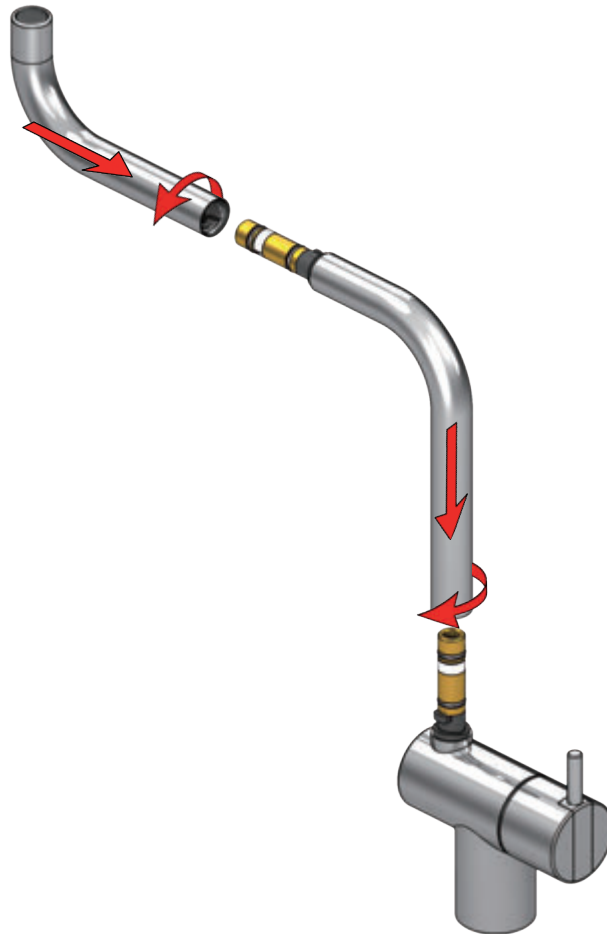

VOLA KV1

Fitting instruction
 Montageanleitung
 Monteringsvejledning
 Monteringsvægledning
 Montage hanleiding
 Manuel de montage

 **GODKENDT
 TIL DRILLEKAVAND**
 04/00019
 04/00021

Data, 3 Bar /43.5 Psi:

Colour: paint + 16, 19, 20

Cu:
KV1: Ø10
KV1US: Ø3/8"
KV1Q: Ø3/8"

SPX:
KV1US:
480 mm
9/16"

- NR.10/L/M: VR20, VR22, VR273/L/M, VR294, VR295
 VR17L4K: VR15P, VR16L4, VR17L (US Standard)
 VR17L5K: VR15P, VR16L5, VR17L
 VR17L9K: VR15P, VR16L9, VR17L
 VR17LSK: VR15P, VR16LS, VR17L
 VR30: VR15P, VR16L9, VR17L, VR29, 4xVR31, VR35, VR1902 (F40) (and KV1 from 1972 - 1996)
 VR132: VR15P, VR16L9, VR17L, 2xVR31, 2xVR558, VR1902 (2013 - 06. 2016)
 VR133: VR15P, VR16L9, VR17L, VR24, 4xVR31, VR113, VR1902 (1997 - 2012)
 VR230: VR15P, VR16L9, VR17L, 2xVR118, VR229, VR235, 4xVR558, VR1902 (06-2016 -)
 VR117K: VR116, VR117, VR118, 2xVR558, VR1902
 VR277K: VR22, VR269, VR277
 VR297/L/M: VR20, VR22, VR269, VR273/L/M, VR277, VR294, VR295, VR296
 VR433: VR261, VR263, VR440, VR442, 2xVR444