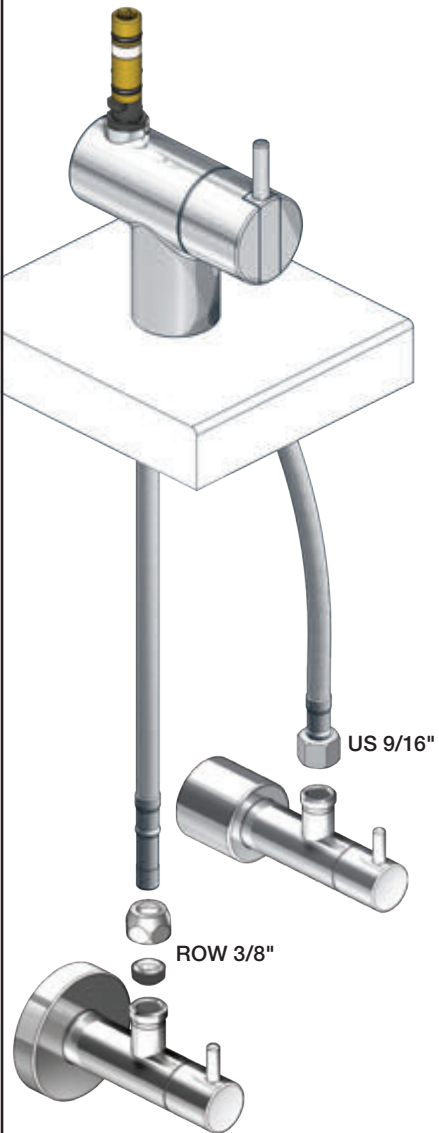

VOLA KV1

Fitting instruction
 Montageanleitung
 Monteringsvejledning
 Monteringsvægledning
 Montage hanleiding
 Manuel de montage

 **GODKENDT
 TIL DRILLEKAVAND**
 04/00019
 04/00021

Data, 3 Bar /43.5 Psi:

	l/min.	Gal/min.
KV1:	9,0	2.4
KV1US:	4,5	1.2

 Max. 65°C, 150°F

4

5

Col. 02, 04, 05, 06, 08, 09, 12, 14, 15, 16, 17, 18,
19, 20, 21, 25, 27, 60, 61, 62, 63, 64, 65, 66

5a

Col. 40

Operation
Bedienung
BetjeningBruk
Bedienung
Fonctionnement

Colour: paint + 16, 19, 20

Cu:
KV1: Ø10
KV1US: Ø3/8"
KV1Q: Ø3/8"

SPX:
KV1US:
480 mm
9/16"

- NR.10/L/M: VR20, VR22, VR273/L/M, VR294, VR295
 VR17L4K: VR15P, VR16L4, VR17L (US Standard)
 VR17L5K: VR15P, VR16L5, VR17L
 VR17L9K: VR15P, VR16L9, VR17L
 VR17LSK: VR15P, VR16LS, VR17L
 VR30: VR15P, VR16L9, VR17L, VR29, 4xVR31, VR35, VR1902 (F40) (and KV1 from 1972 - 1996)
 VR132: VR15P, VR16L9, VR17L, 2xVR31, 2xVR558, VR1902 (2013 - 06. 2016)
 VR133: VR15P, VR16L9, VR17L, VR24, 4xVR31, VR113, VR1902 (1997 - 2012)
 VR230: VR15P, VR16L9, VR17L, 2xVR118, VR229, VR235, 4xVR558, VR1902 (06-2016 -)
 VR117K: VR116, VR117, VR118, 2xVR558, VR1902
 VR277K: VR22, VR269, VR277
 VR297/L/M: VR20, VR22, VR269, VR273/L/M, VR277, VR294, VR295, VR296
 VR433: VR261, VR263, VR440, VR442, 2xVR444