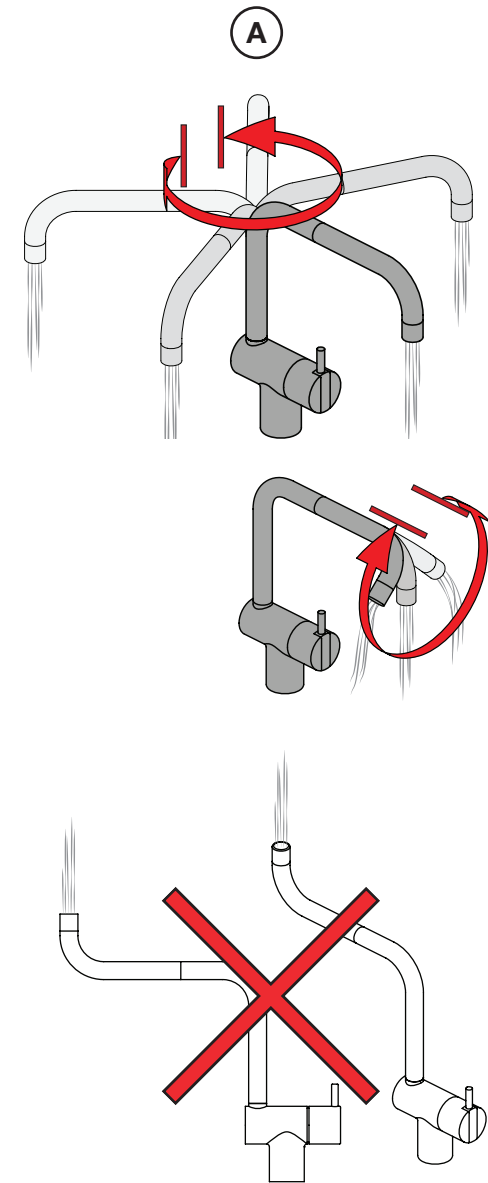

VOLA KV1

Fitting instruction
 Montageanleitung
 Monteringsvejledning
 Monteringsvægledning
 Montage hanleiding
 Manuel de montage

 **GODKENDT
 TIL DRILLEKAVAND**
 04/00019
 04/00021

Data, 3 Bar /43.5 Psi:

	l/min.	Gal/min.
KV1:	9,0	2.4
KV1US:	4,5	1.2

 Max. 65°C, 150°F

4

5

Col. 02, 04, 05, 06, 08, 09, 12, 14, 15, 16, 17, 18,
19, 20, 21, 25, 27, 60, 61, 62, 63, 64, 65, 66

5a

Col. 40

Operation
Bedienung
BetjeningBruk
Bedienung
Fonctionnement

Colour: paint + 16, 19, 20

Cu:
KV1: Ø10
KV1US: Ø3/8"
KV1Q: Ø3/8"

SPX:
KV1US:
480 mm
9/16"

- NR.10/L/M: VR20, VR22, VR273/L/M, VR294, VR295
 VR17L4K: VR15P, VR16L4, VR17L (US Standard)
 VR17L5K: VR15P, VR16L5, VR17L
 VR17L9K: VR15P, VR16L9, VR17L
 VR17LSK: VR15P, VR16LS, VR17L
 VR30: VR15P, VR16L9, VR17L, VR29, 4xVR31, VR35, VR1902 (F40) (and KV1 from 1972 - 1996)
 VR132: VR15P, VR16L9, VR17L, 2xVR31, 2xVR558, VR1902 (2013 - 06. 2016)
 VR133: VR15P, VR16L9, VR17L, VR24, 4xVR31, VR113, VR1902 (1997 - 2012)
 VR230: VR15P, VR16L9, VR17L, 2xVR118, VR229, VR235, 4xVR558, VR1902 (06-2016 -)
 VR117K: VR116, VR117, VR118, 2xVR558, VR1902
 VR277K: VR22, VR269, VR277
 VR297/L/M: VR20, VR22, VR269, VR273/L/M, VR277, VR294, VR295, VR296
 VR433: VR261, VR263, VR440, VR442, 2xVR444