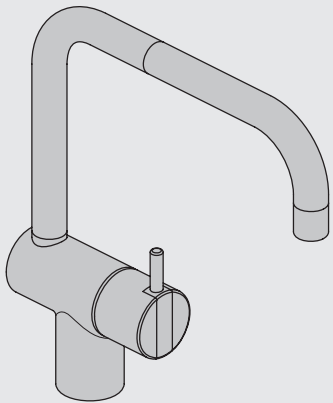

VOLA KV1

Fitting instruction
 Montageanleitung
 Monteringsvejledning
 Monteringsvægledning
 Montage hanleiding
 Manuel de montage

 **GODKENDT
 TIL DRILLEKAVAND**
 04/00019
 04/00021

Data, 3 Bar /43.5 Psi:

Colour: paint + 16, 19, 20

Cu:
KV1: Ø10
KV1US: Ø3/8"
KV1Q: Ø3/8"

SPX:
KV1US:
480 mm
9/16"

- NR.10/L/M: VR20, VR22, VR273/L/M, VR294, VR295
 VR17L4K: VR15P, VR16L4, VR17L (US Standard)
 VR17L5K: VR15P, VR16L5, VR17L
 VR17L9K: VR15P, VR16L9, VR17L
 VR17LSK: VR15P, VR16LS, VR17L
 VR30: VR15P, VR16L9, VR17L, VR29, 4xVR31, VR35, VR1902 (F40) (and KV1 from 1972 - 1996)
 VR132: VR15P, VR16L9, VR17L, 2xVR31, 2xVR558, VR1902 (2013 - 06. 2016)
 VR133: VR15P, VR16L9, VR17L, VR24, 4xVR31, VR113, VR1902 (1997 - 2012)
 VR230: VR15P, VR16L9, VR17L, 2xVR118, VR229, VR235, 4xVR558, VR1902 (06-2016 -)
 VR117K: VR116, VR117, VR118, 2xVR558, VR1902
 VR277K: VR22, VR269, VR277
 VR297/L/M: VR20, VR22, VR269, VR273/L/M, VR277, VR294, VR295, VR296
 VR433: VR261, VR263, VR440, VR442, 2xVR444