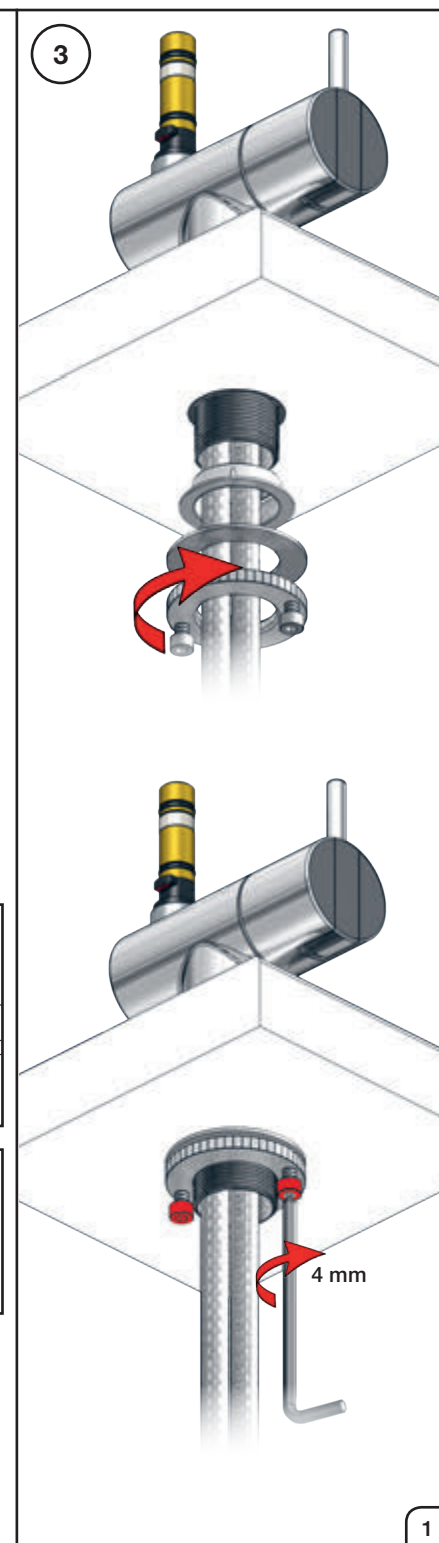

VOLA KV1

Fitting instruction
 Montageanleitung
 Monteringsvejledning
 Monteringsvægledning
 Montage hanleiding
 Manuel de montage

 **GODKENDT
 TIL DRILLEKAVAND**
 04/00019
 04/00021

Data, 3 Bar /43.5 Psi:

	l/min.	Gal/min.
KV1:	9,0	2.4
KV1US:	4,5	1.2

 Max. 65°C, 150°F

4

5

Col. 02, 04, 05, 06, 08, 09, 12, 14, 15, 16, 17, 18,
19, 20, 21, 25, 27, 60, 61, 62, 63, 64, 65, 66

5a

Col. 40

Operation
Bedienung
BetjeningBruk
Bedienung
Fonctionnement

Colour: paint + 16, 19, 20

Cu:
KV1: Ø10
KV1US: Ø3/8"
KV1Q: Ø3/8"

SPX:
KV1US:
480 mm
9/16"

- NR.10/L/M: VR20, VR22, VR273/L/M, VR294, VR295
 VR17L4K: VR15P, VR16L4, VR17L (US Standard)
 VR17L5K: VR15P, VR16L5, VR17L
 VR17L9K: VR15P, VR16L9, VR17L
 VR17LSK: VR15P, VR16LS, VR17L
 VR30: VR15P, VR16L9, VR17L, VR29, 4xVR31, VR35, VR1902 (F40) (and KV1 from 1972 - 1996)
 VR132: VR15P, VR16L9, VR17L, 2xVR31, 2xVR558, VR1902 (2013 - 06. 2016)
 VR133: VR15P, VR16L9, VR17L, VR24, 4xVR31, VR113, VR1902 (1997 - 2012)
 VR230: VR15P, VR16L9, VR17L, 2xVR118, VR229, VR235, 4xVR558, VR1902 (06-2016 -)
 VR117K: VR116, VR117, VR118, 2xVR558, VR1902
 VR277K: VR22, VR269, VR277
 VR297/L/M: VR20, VR22, VR269, VR273/L/M, VR277, VR294, VR295, VR296
 VR433: VR261, VR263, VR440, VR442, 2xVR444