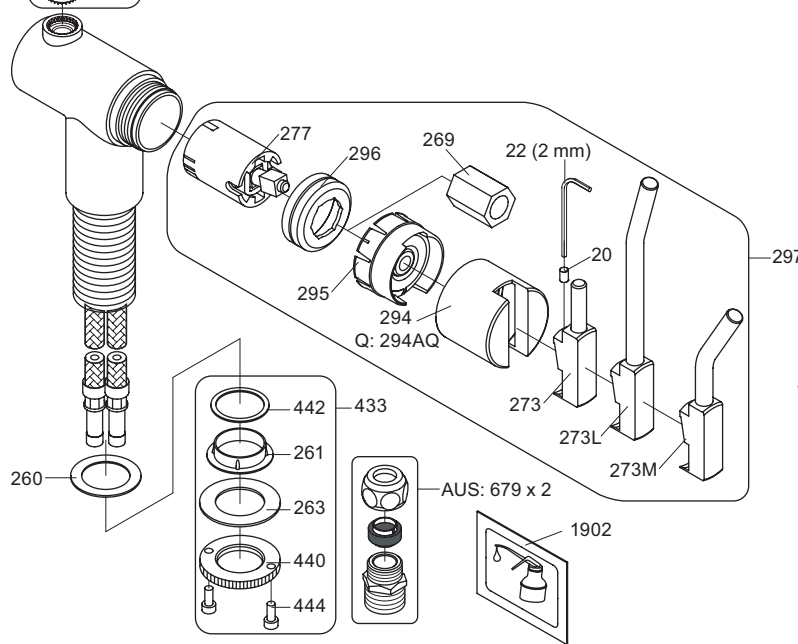

VOLA KV1

Fitting instruction
 Montageanleitung
 Monteringsvejledning
 Monteringsvægledning
 Montage hanleiding
 Manuel de montage

 **GODKENDT
 TIL DRILLEKAVAND**
 04/00019
 04/00021

Data, 3 Bar /43.5 Psi:

	l/min.	Gal/min.
KV1:	9,0	2.4
KV1US:	4,5	1.2

 Max. 65°C, 150°F

4

5

Col. 02, 04, 05, 06, 08, 09, 12, 14, 15, 16, 17, 18,
19, 20, 21, 25, 27, 60, 61, 62, 63, 64, 65, 66

5a

Col. 40

Operation
Bedienung
BetjeningBruk
Bedienung
Fonctionnement

Colour: paint + 16, 19, 20

Cu:
KV1: Ø10
KV1US: Ø3/8"
KV1Q: Ø3/8"

SPX:
KV1US:
480 mm
9/16"

- NR.10/L/M: VR20, VR22, VR273/L/M, VR294, VR295
 VR17L4K: VR15P, VR16L4, VR17L (US Standard)
 VR17L5K: VR15P, VR16L5, VR17L
 VR17L9K: VR15P, VR16L9, VR17L
 VR17LSK: VR15P, VR16LS, VR17L
 VR30: VR15P, VR16L9, VR17L, VR29, 4xVR31, VR35, VR1902 (F40) (and KV1 from 1972 - 1996)
 VR132: VR15P, VR16L9, VR17L, 2xVR31, 2xVR558, VR1902 (2013 - 06. 2016)
 VR133: VR15P, VR16L9, VR17L, VR24, 4xVR31, VR113, VR1902 (1997 - 2012)
 VR230: VR15P, VR16L9, VR17L, 2xVR118, VR229, VR235, 4xVR558, VR1902 (06-2016 -)
 VR117K: VR116, VR117, VR118, 2xVR558, VR1902
 VR277K: VR22, VR269, VR277
 VR297/L/M: VR20, VR22, VR269, VR273/L/M, VR277, VR294, VR295, VR296
 VR433: VR261, VR263, VR440, VR442, 2xVR444