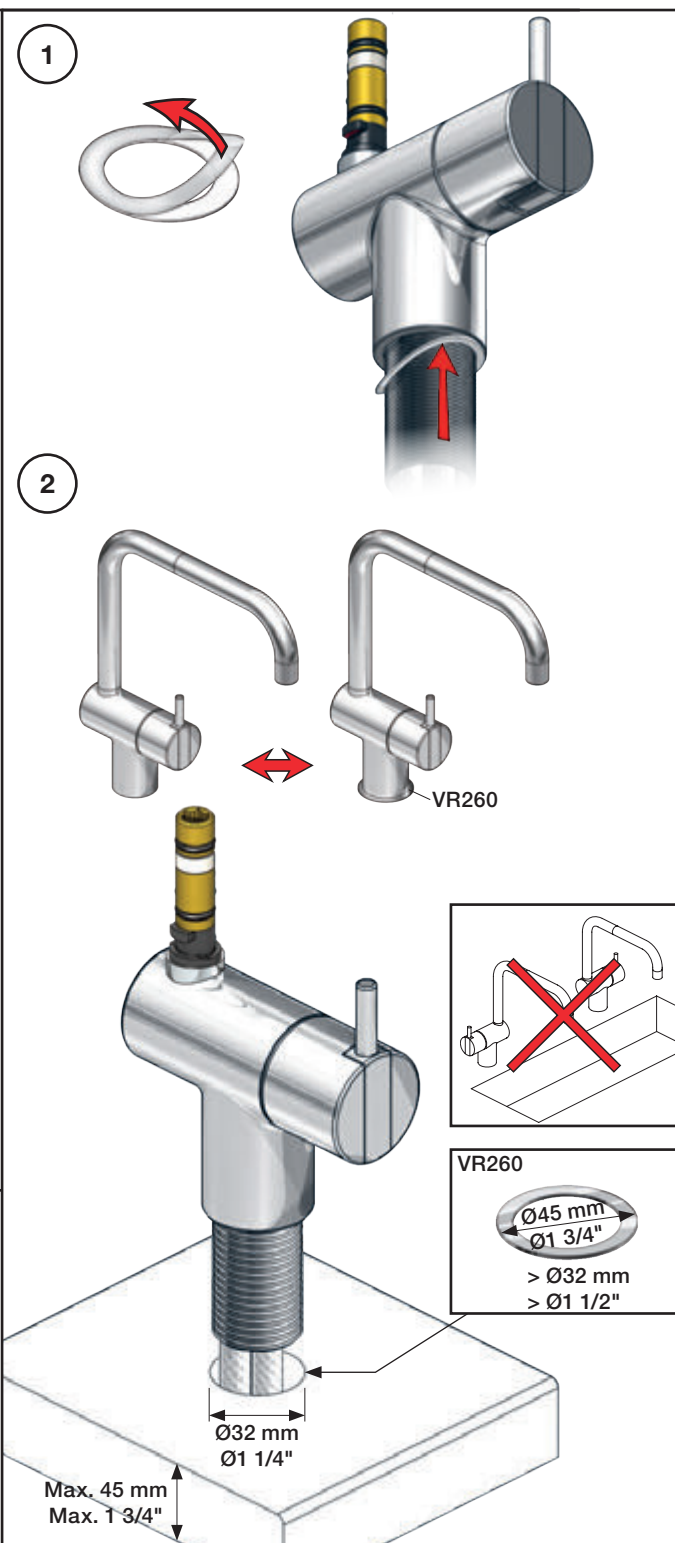

VOLA KV1

Fitting instruction
 Montageanleitung
 Monteringsvejledning
 Monteringsvægledning
 Montage hanleiding
 Manuel de montage

 **GODKENDT
 TIL DRILLEKAVAND**
 04/00019
 04/00021

Data, 3 Bar /43.5 Psi:

	l/min.	Gal/min.
KV1:	9,0	2.4
KV1US:	4,5	1.2

 Max. 65°C, 150°F

4

5

Col. 02, 04, 05, 06, 08, 09, 12, 14, 15, 16, 17, 18,
19, 20, 21, 25, 27, 60, 61, 62, 63, 64, 65, 66

5a

Col. 40

Operation
Bedienung
BetjeningBruk
Bedienung
Fonctionnement

Colour: paint + 16, 19, 20

Cu:
KV1: Ø10
KV1US: Ø3/8"
KV1Q: Ø3/8"

SPX:
KV1US:
480 mm
9/16"

- NR.10/L/M: VR20, VR22, VR273/L/M, VR294, VR295
 VR17L4K: VR15P, VR16L4, VR17L (US Standard)
 VR17L5K: VR15P, VR16L5, VR17L
 VR17L9K: VR15P, VR16L9, VR17L
 VR17LSK: VR15P, VR16LS, VR17L
 VR30: VR15P, VR16L9, VR17L, VR29, 4xVR31, VR35, VR1902 (F40) (and KV1 from 1972 - 1996)
 VR132: VR15P, VR16L9, VR17L, 2xVR31, 2xVR558, VR1902 (2013 - 06. 2016)
 VR133: VR15P, VR16L9, VR17L, VR24, 4xVR31, VR113, VR1902 (1997 - 2012)
 VR230: VR15P, VR16L9, VR17L, 2xVR118, VR229, VR235, 4xVR558, VR1902 (06-2016 -)
 VR117K: VR116, VR117, VR118, 2xVR558, VR1902
 VR277K: VR22, VR269, VR277
 VR297/L/M: VR20, VR22, VR269, VR273/L/M, VR277, VR294, VR295, VR296
 VR433: VR261, VR263, VR440, VR442, 2xVR444