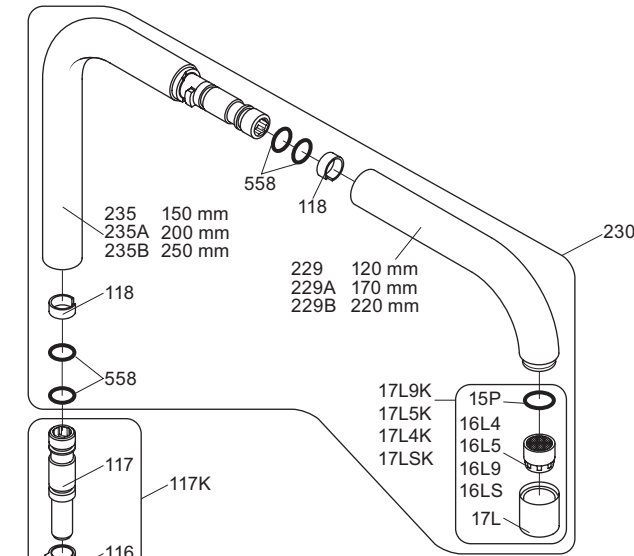

VOLA KV1

Fitting instruction
 Montageanleitung
 Monteringsvejledning
 Monteringsvægledning
 Montage hanleiding
 Manuel de montage

 **GODKENDT
 TIL DRILLEKAVAND**
 04/00019
 04/00021

Data, 3 Bar /43.5 Psi:

	l/min.	Gal/min.
KV1:	9,0	2.4
KV1US:	4,5	1.2

 Max. 65°C, 150°F

4

5

Col. 02, 04, 05, 06, 08, 09, 12, 14, 15, 16, 17, 18,
19, 20, 21, 25, 27, 60, 61, 62, 63, 64, 65, 66

5a

Col. 40

Operation
Bedienung
BetjeningBruk
Bedienung
Fonctionnement

Colour: paint + 16, 19, 20

Cu:
KV1: Ø10
KV1US: Ø3/8"
KV1Q: Ø3/8"

SPX:
KV1US:
480 mm
9/16"

- NR.10/L/M: VR20, VR22, VR273/L/M, VR294, VR295
 VR17L4K: VR15P, VR16L4, VR17L (US Standard)
 VR17L5K: VR15P, VR16L5, VR17L
 VR17L9K: VR15P, VR16L9, VR17L
 VR17LSK: VR15P, VR16LS, VR17L
 VR30: VR15P, VR16L9, VR17L, VR29, 4xVR31, VR35, VR1902 (F40) (and KV1 from 1972 - 1996)
 VR132: VR15P, VR16L9, VR17L, 2xVR31, 2xVR558, VR1902 (2013 - 06. 2016)
 VR133: VR15P, VR16L9, VR17L, VR24, 4xVR31, VR113, VR1902 (1997 - 2012)
 VR230: VR15P, VR16L9, VR17L, 2xVR118, VR229, VR235, 4xVR558, VR1902 (06-2016 -)
 VR117K: VR116, VR117, VR118, 2xVR558, VR1902
 VR277K: VR22, VR269, VR277
 VR297/L/M: VR20, VR22, VR269, VR273/L/M, VR277, VR294, VR295, VR296
 VR433: VR261, VR263, VR440, VR442, 2xVR444