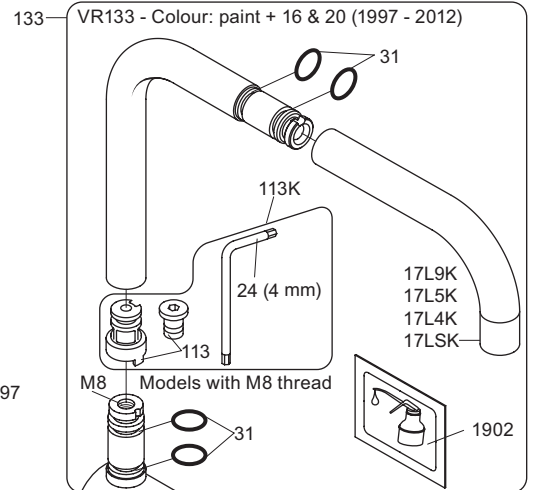

VOLA KV1

Fitting instruction
 Montageanleitung
 Monteringsvejledning
 Monteringsvægledning
 Montage hanleiding
 Manuel de montage

 **GODKENDT
 TIL DRILLEKAVAND**
 04/00019
 04/00021

Data, 3 Bar /43.5 Psi:

	l/min.	Gal/min.
KV1:	9,0	2.4
KV1US:	4,5	1.2

 Max. 65°C, 150°F

4

5

Col. 02, 04, 05, 06, 08, 09, 12, 14, 15, 16, 17, 18,
19, 20, 21, 25, 27, 60, 61, 62, 63, 64, 65, 66

5a

Col. 40

Operation
Bedienung
BetjeningBruk
Bedienung
Fonctionnement

Colour: paint + 16, 19, 20

Cu:
KV1: Ø10
KV1US: Ø3/8"
KV1Q: Ø3/8"

SPX:
KV1US:
480 mm
9/16"

- NR.10/L/M: VR20, VR22, VR273/L/M, VR294, VR295
 VR17L4K: VR15P, VR16L4, VR17L (US Standard)
 VR17L5K: VR15P, VR16L5, VR17L
 VR17L9K: VR15P, VR16L9, VR17L
 VR17LSK: VR15P, VR16LS, VR17L
 VR30: VR15P, VR16L9, VR17L, VR29, 4xVR31, VR35, VR1902 (F40) (and KV1 from 1972 - 1996)
 VR132: VR15P, VR16L9, VR17L, 2xVR31, 2xVR558, VR1902 (2013 - 06. 2016)
 VR133: VR15P, VR16L9, VR17L, VR24, 4xVR31, VR113, VR1902 (1997 - 2012)
 VR230: VR15P, VR16L9, VR17L, 2xVR118, VR229, VR235, 4xVR558, VR1902 (06-2016 -)
 VR117K: VR116, VR117, VR118, 2xVR558, VR1902
 VR277K: VR22, VR269, VR277
 VR297/L/M: VR20, VR22, VR269, VR273/L/M, VR277, VR294, VR295, VR296
 VR433: VR261, VR263, VR440, VR442, 2xVR444