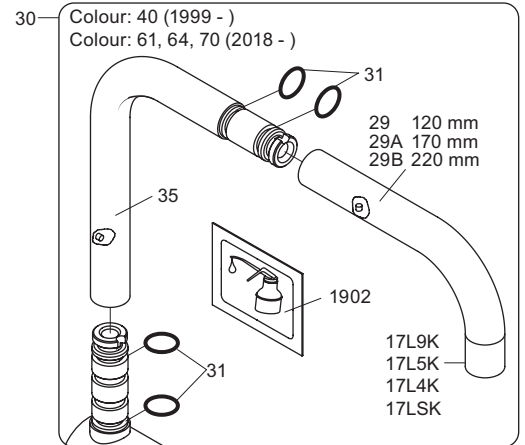

VOLA KV1

Fitting instruction
 Montageanleitung
 Monteringsvejledning
 Monteringsvægledning
 Montage hanleiding
 Manuel de montage

 **GODKENDT
 TIL DRILLEKAVAND**
 04/00019
 04/00021

Data, 3 Bar /43.5 Psi:

	l/min.	Gal/min.
KV1:	9,0	2.4
KV1US:	4,5	1.2

 Max. 65°C, 150°F

4

5

Col. 02, 04, 05, 06, 08, 09, 12, 14, 15, 16, 17, 18,
19, 20, 21, 25, 27, 60, 61, 62, 63, 64, 65, 66

5a

Col. 40

Operation
Bedienung
BetjeningBruk
Bedienung
Fonctionnement

Colour: paint + 16, 19, 20

Cu:
KV1: Ø10
KV1US: Ø3/8"
KV1Q: Ø3/8"

SPX:
KV1US:
480 mm
9/16"

- NR.10/L/M: VR20, VR22, VR273/L/M, VR294, VR295
 VR17L4K: VR15P, VR16L4, VR17L (US Standard)
 VR17L5K: VR15P, VR16L5, VR17L
 VR17L9K: VR15P, VR16L9, VR17L
 VR17LSK: VR15P, VR16LS, VR17L
 VR30: VR15P, VR16L9, VR17L, VR29, 4xVR31, VR35, VR1902 (F40) (and KV1 from 1972 - 1996)
 VR132: VR15P, VR16L9, VR17L, 2xVR31, 2xVR558, VR1902 (2013 - 06. 2016)
 VR133: VR15P, VR16L9, VR17L, VR24, 4xVR31, VR113, VR1902 (1997 - 2012)
 VR230: VR15P, VR16L9, VR17L, 2xVR118, VR229, VR235, 4xVR558, VR1902 (06-2016 -)
 VR117K: VR116, VR117, VR118, 2xVR558, VR1902
 VR277K: VR22, VR269, VR277
 VR297/L/M: VR20, VR22, VR269, VR273/L/M, VR277, VR294, VR295, VR296
 VR433: VR261, VR263, VR440, VR442, 2xVR444