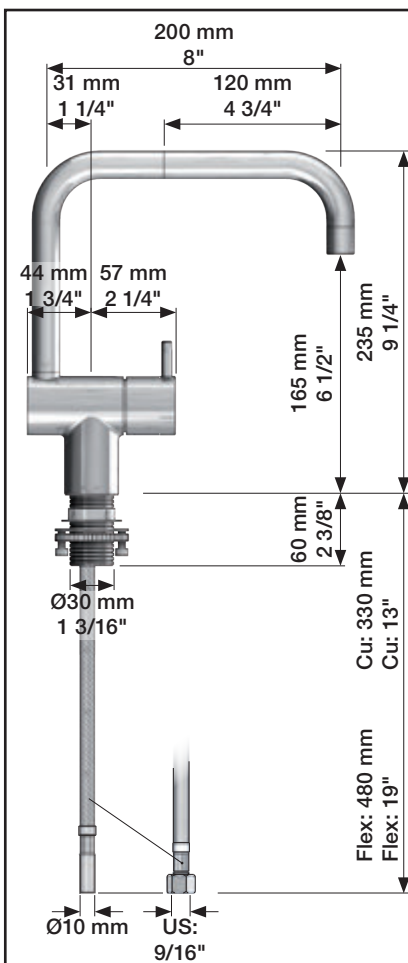

VOLA KV1

Fitting instruction
 Montageanleitung
 Monteringsvejledning
 Monteringsvægledning
 Montage hanleiding
 Manuel de montage

 **GODKENDT
 TIL DRILLEKAVAND**
 04/00019
 04/00021

Data, 3 Bar /43.5 Psi:

	l/min.	Gal/min.
KV1:	9,0	2.4
KV1US:	4,5	1.2

 Max. 65°C, 150°F

4

5

Col. 02, 04, 05, 06, 08, 09, 12, 14, 15, 16, 17, 18,
19, 20, 21, 25, 27, 60, 61, 62, 63, 64, 65, 66

5a

Col. 40

Operation
Bedienung
BetjeningBruk
Bedienung
Fonctionnement

Colour: paint + 16, 19, 20

Cu:
KV1: Ø10
KV1US: Ø3/8"
KV1Q: Ø3/8"

SPX:
KV1US:
480 mm
9/16"

- NR.10/L/M: VR20, VR22, VR273/L/M, VR294, VR295
 VR17L4K: VR15P, VR16L4, VR17L (US Standard)
 VR17L5K: VR15P, VR16L5, VR17L
 VR17L9K: VR15P, VR16L9, VR17L
 VR17LSK: VR15P, VR16LS, VR17L
 VR30: VR15P, VR16L9, VR17L, VR29, 4xVR31, VR35, VR1902 (F40) (and KV1 from 1972 - 1996)
 VR132: VR15P, VR16L9, VR17L, 2xVR31, 2xVR558, VR1902 (2013 - 06. 2016)
 VR133: VR15P, VR16L9, VR17L, VR24, 4xVR31, VR113, VR1902 (1997 - 2012)
 VR230: VR15P, VR16L9, VR17L, 2xVR118, VR229, VR235, 4xVR558, VR1902 (06-2016 -)
 VR117K: VR116, VR117, VR118, 2xVR558, VR1902
 VR277K: VR22, VR269, VR277
 VR297/L/M: VR20, VR22, VR269, VR273/L/M, VR277, VR294, VR295, VR296
 VR433: VR261, VR263, VR440, VR442, 2xVR444

vola
Lunavej 2
DK-8700 Horsens
Tlf : + 45 7023 5500
sales@vola.com
www.vola.com

KV1 Family:

KV1: /250, /300
 KV1L: /250, /300
 KV1M: /250, /300

Date
Jun. 16

Rev.
8

Sheet
SB25.2