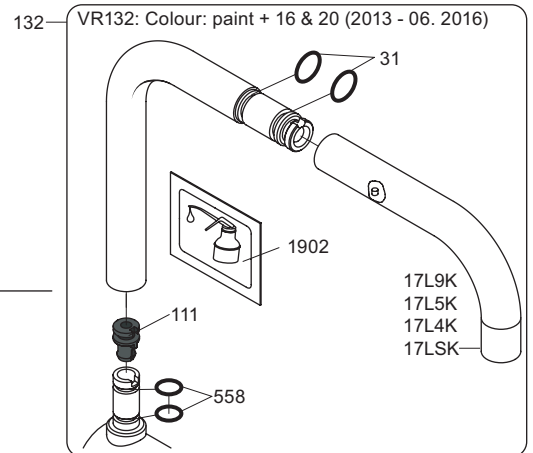

VOLA KV1

Fitting instruction
 Montageanleitung
 Monteringsvejledning
 Monteringsvægledning
 Montage hanleiding
 Manuel de montage

 **GODKENDT
 TIL DRILLEKAVAND**
 04/00019
 04/00021

Data, 3 Bar /43.5 Psi:

	l/min.	Gal/min.
KV1:	9,0	2.4
KV1US:	4,5	1.2

 Max. 65°C, 150°F

4

5

Col. 02, 04, 05, 06, 08, 09, 12, 14, 15, 16, 17, 18,
19, 20, 21, 25, 27, 60, 61, 62, 63, 64, 65, 66

5a

Col. 40

Operation
Bedienung
BetjeningBruk
Bedienung
Fonctionnement

Colour: paint + 16, 19, 20

Cu:
KV1: Ø10
KV1US: Ø3/8"
KV1Q: Ø3/8"

SPX:
KV1US:
480 mm
9/16"

- NR.10/L/M: VR20, VR22, VR273/L/M, VR294, VR295
 VR17L4K: VR15P, VR16L4, VR17L (US Standard)
 VR17L5K: VR15P, VR16L5, VR17L
 VR17L9K: VR15P, VR16L9, VR17L
 VR17LSK: VR15P, VR16LS, VR17L
 VR30: VR15P, VR16L9, VR17L, VR29, 4xVR31, VR35, VR1902 (F40) (and KV1 from 1972 - 1996)
 VR132: VR15P, VR16L9, VR17L, 2xVR31, 2xVR558, VR1902 (2013 - 06. 2016)
 VR133: VR15P, VR16L9, VR17L, VR24, 4xVR31, VR113, VR1902 (1997 - 2012)
 VR230: VR15P, VR16L9, VR17L, 2xVR118, VR229, VR235, 4xVR558, VR1902 (06-2016 -)
 VR117K: VR116, VR117, VR118, 2xVR558, VR1902
 VR277K: VR22, VR269, VR277
 VR297/L/M: VR20, VR22, VR269, VR273/L/M, VR277, VR294, VR295, VR296
 VR433: VR261, VR263, VR440, VR442, 2xVR444