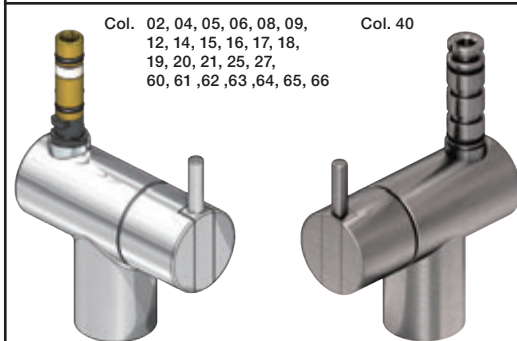

VOLA KV1

Fitting instruction
 Montageanleitung
 Monteringsvejledning
 Monteringsvægledning
 Montage hanleiding
 Manuel de montage

 **GODKENDT
 TIL DRILLEKAVAND**
 04/00019
 04/00021

Data, 3 Bar /43.5 Psi:

	l/min.	Gal/min.
KV1:	9,0	2.4
KV1US:	4,5	1.2

 Max. 65°C, 150°F

4

5

Col. 02, 04, 05, 06, 08, 09, 12, 14, 15, 16, 17, 18,
19, 20, 21, 25, 27, 60, 61, 62, 63, 64, 65, 66

5a

Col. 40

Operation
Bedienung
BetjeningBruk
Bedienung
Fonctionnement

Colour: paint + 16, 19, 20

Cu:
KV1: Ø10
KV1US: Ø3/8"
KV1Q: Ø3/8"

SPX:
KV1US:
480 mm
9/16"

- NR.10/L/M: VR20, VR22, VR273/L/M, VR294, VR295
 VR17L4K: VR15P, VR16L4, VR17L (US Standard)
 VR17L5K: VR15P, VR16L5, VR17L
 VR17L9K: VR15P, VR16L9, VR17L
 VR17LSK: VR15P, VR16LS, VR17L
 VR30: VR15P, VR16L9, VR17L, VR29, 4xVR31, VR35, VR1902 (F40) (and KV1 from 1972 - 1996)
 VR132: VR15P, VR16L9, VR17L, 2xVR31, 2xVR558, VR1902 (2013 - 06. 2016)
 VR133: VR15P, VR16L9, VR17L, VR24, 4xVR31, VR113, VR1902 (1997 - 2012)
 VR230: VR15P, VR16L9, VR17L, 2xVR118, VR229, VR235, 4xVR558, VR1902 (06-2016 -)
 VR117K: VR116, VR117, VR118, 2xVR558, VR1902
 VR277K: VR22, VR269, VR277
 VR297/L/M: VR20, VR22, VR269, VR273/L/M, VR277, VR294, VR295, VR296
 VR433: VR261, VR263, VR440, VR442, 2xVR444