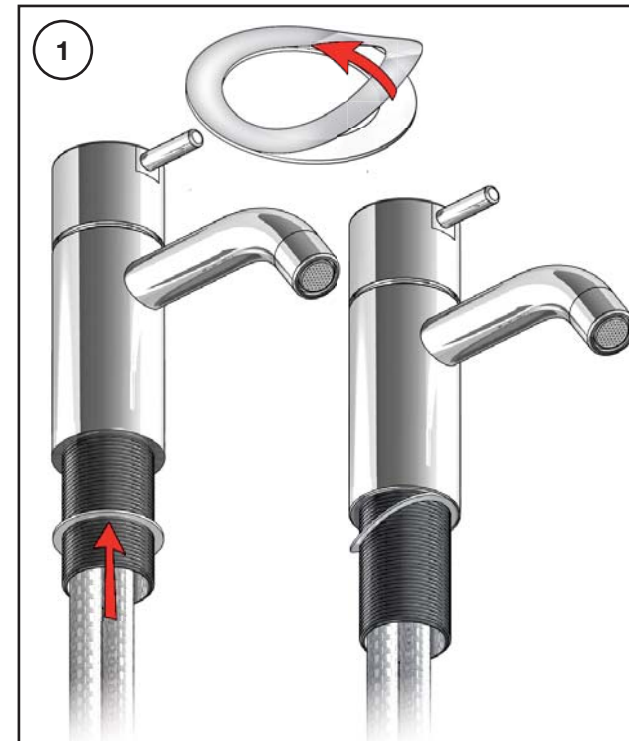

VOLA HV1, HV3, HV4

Fitting instruction
 Montageanleitung
 Monteringsvejledning
 Monteringsvægledning
 Montage hanleiding
 Manuel de montage

HV1, HV3:
 04/00020
 04/00028

| HV1, HV3 | L | H | h |
|-----------|------------------|-------------------|------------------|
| Std.: | 114 mm 4 1/2" | 120 mm 4 3/4" | 27 mm 1" |
| +30: | 114 mm 4 1/2" | 150 mm 6" | 56 mm 2 1/4" |
| /150: | 150 mm 6" | 120 mm 4 3/4" | 27 mm 1" |
| +30/150: | 150 mm 6" | 150 mm 6" | 56 mm 2 1/4" |
| +170: | 114 mm 4 1/2" | 290 mm 11 1/2" | 197 mm 7 3/4" |
| +170/150: | 150 mm 6" | 290 mm 11 1/2" | 197 mm 7 3/4" |

HV1:

Data, 3 Bar:

| Max. | l/min. | Gal/min. |
|--------|--------|----------|
| HV1/3: | 5,0 | 1,3 |
| HV4 | 9,0 | 2,0 |

Max. 70°C, 158°F

HV1: Ø10
 HV1JP: Ø10
 HV1US: Ø3/8"
 HV1Q: Ø3/8"

HV1US:

- | | |
|------------|--|
| VR277K: | VR22, VR269, VR277 |
| *VR17L4K: | VR15P, VR16L4, VR17L (US-Standard) |
| *VR17L5K: | VR15P, VR16L5, VR17L (Standard) |
| *VR17L9K: | VR15P, VR16L9, VR17L (Japan Standard) |
| *VR17LSK: | VR15P, VR16LS, VR17L |
| VR297/L/M: | VR20, VR22, VR269, VR273/L/M, VR277, VR294, VR295, VR296 |
| VR433: | VR261, VR263, VR440, VR442, 2xVR444 |
| NR.10/L/M: | VR20, VR22, VR273/L/M, VR294, VR295 |