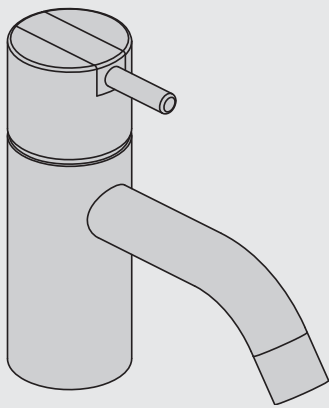

VOLA HV1, HV3, HV4

Fitting instruction
 Montageanleitung
 Monteringsvejledning
 Monteringsvægledning
 Montage hanleiding
 Manuel de montage

HV1, HV3:
 04/00020
 04/00028

| HV1, HV3 | L | H | h |
|-----------|------------------|-------------------|------------------|
| Std.: | 114 mm 4 1/2" | 120 mm 4 3/4" | 27 mm 1" |
| +30: | 114 mm 4 1/2" | 150 mm 6" | 56 mm 2 1/4" |
| /150: | 150 mm 6" | 120 mm 4 3/4" | 27 mm 1" |
| +30/150: | 150 mm 6" | 150 mm 6" | 56 mm 2 1/4" |
| +170: | 114 mm 4 1/2" | 290 mm 11 1/2" | 197 mm 7 3/4" |
| +170/150: | 150 mm 6" | 290 mm 11 1/2" | 197 mm 7 3/4" |

HV1:

Data, 3 Bar:

| Max. | l/min. | Gal/min. |
|--------|--------|----------|
| HV1/3: | 5,0 | 1,3 |
| HV4 | 9,0 | 2,0 |

Max. 70°C, 158°F

HV1: Ø10
 HV1JP: Ø10
 HV1US: Ø3/8"
 HV1Q: Ø3/8"

HV1US:

- | | |
|------------|--|
| VR277K: | VR22, VR269, VR277 |
| *VR17L4K: | VR15P, VR16L4, VR17L (US-Standard) |
| *VR17L5K: | VR15P, VR16L5, VR17L (Standard) |
| *VR17L9K: | VR15P, VR16L9, VR17L (Japan Standard) |
| *VR17LSK: | VR15P, VR16LS, VR17L |
| VR297/L/M: | VR20, VR22, VR269, VR273/L/M, VR277, VR294, VR295, VR296 |
| VR433: | VR261, VR263, VR440, VR442, 2xVR444 |
| NR.10/L/M: | VR20, VR22, VR273/L/M, VR294, VR295 |