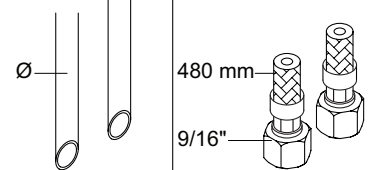

VOLA HV1, HV3, HV4

Fitting instruction
 Montageanleitung
 Monteringsvejledning
 Monteringsvægledning
 Montage hanleiding
 Manuel de montage

HV1, HV3:
 04/00020
 04/00028

| HV1, HV3 | L | H | h |
|-----------|------------------|-------------------|------------------|
| Std.: | 114 mm 4 1/2" | 120 mm 4 3/4" | 27 mm 1" |
| +30: | 114 mm 4 1/2" | 150 mm 6" | 56 mm 2 1/4" |
| /150: | 150 mm 6" | 120 mm 4 3/4" | 27 mm 1" |
| +30/150: | 150 mm 6" | 150 mm 6" | 56 mm 2 1/4" |
| +170: | 114 mm 4 1/2" | 290 mm 11 1/2" | 197 mm 7 3/4" |
| +170/150: | 150 mm 6" | 290 mm 11 1/2" | 197 mm 7 3/4" |

HV1:

Data, 3 Bar:

| Max. | l/min. | Gal/min. |
|--------|--------|----------|
| HV1/3: | 5,0 | 1,3 |
| HV4 | 9,0 | 2,0 |

Max. 70°C, 158°F

HV1: Ø10
 HV1JP: Ø10
 HV1US: Ø3/8"
 HV1Q: Ø3/8"

HV1US:

- | | |
|------------|--|
| VR277K: | VR22, VR269, VR277 |
| *VR17L4K: | VR15P, VR16L4, VR17L (US-Standard) |
| *VR17L5K: | VR15P, VR16L5, VR17L (Standard) |
| *VR17L9K: | VR15P, VR16L9, VR17L (Japan Standard) |
| *VR17LSK: | VR15P, VR16LS, VR17L |
| VR297/L/M: | VR20, VR22, VR269, VR273/L/M, VR277, VR294, VR295, VR296 |
| VR433: | VR261, VR263, VR440, VR442, 2xVR444 |
| NR.10/L/M: | VR20, VR22, VR273/L/M, VR294, VR295 |