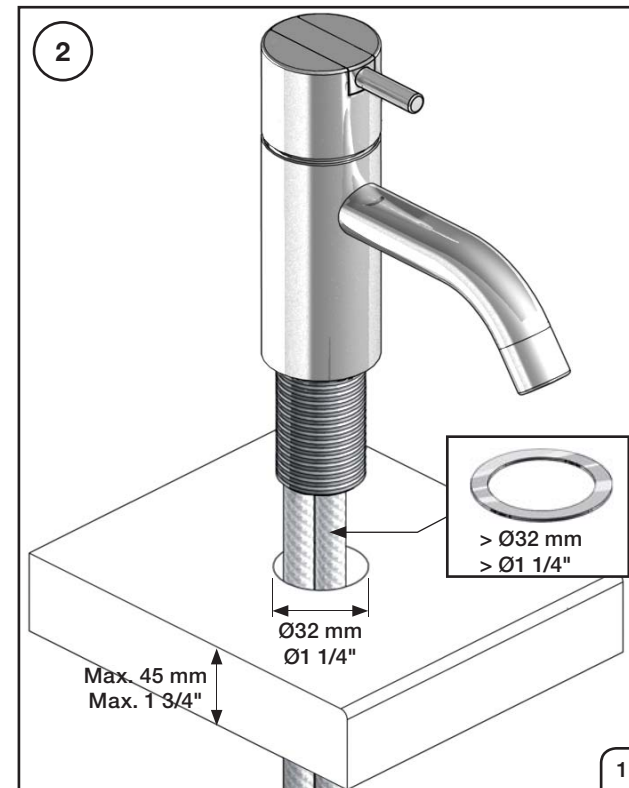

VOLA HV1, HV3, HV4

Fitting instruction
 Montageanleitung
 Monteringsvejledning
 Monteringsvægledning
 Montage hanleiding
 Manuel de montage

HV1, HV3:
 04/00020
 04/00028

| HV1, HV3 | L | H | h |
|-----------|------------------|-------------------|------------------|
| Std.: | 114 mm 4 1/2" | 120 mm 4 3/4" | 27 mm 1" |
| +30: | 114 mm 4 1/2" | 150 mm 6" | 56 mm 2 1/4" |
| /150: | 150 mm 6" | 120 mm 4 3/4" | 27 mm 1" |
| +30/150: | 150 mm 6" | 150 mm 6" | 56 mm 2 1/4" |
| +170: | 114 mm 4 1/2" | 290 mm 11 1/2" | 197 mm 7 3/4" |
| +170/150: | 150 mm 6" | 290 mm 11 1/2" | 197 mm 7 3/4" |

HV1:

Data, 3 Bar:

| Max. | l/min. | Gal/min. |
|--------|--------|----------|
| HV1/3: | 5,0 | 1,3 |
| HV4 | 9,0 | 2,0 |

Max. 70°C, 158°F

HV1: Ø10
 HV1JP: Ø10
 HV1US: Ø3/8"
 HV1Q: Ø3/8"

HV1US:

- | | |
|------------|--|
| VR277K: | VR22, VR269, VR277 |
| *VR17L4K: | VR15P, VR16L4, VR17L (US-Standard) |
| *VR17L5K: | VR15P, VR16L5, VR17L (Standard) |
| *VR17L9K: | VR15P, VR16L9, VR17L (Japan Standard) |
| *VR17LSK: | VR15P, VR16LS, VR17L |
| VR297/L/M: | VR20, VR22, VR269, VR273/L/M, VR277, VR294, VR295, VR296 |
| VR433: | VR261, VR263, VR440, VR442, 2xVR444 |
| NR.10/L/M: | VR20, VR22, VR273/L/M, VR294, VR295 |