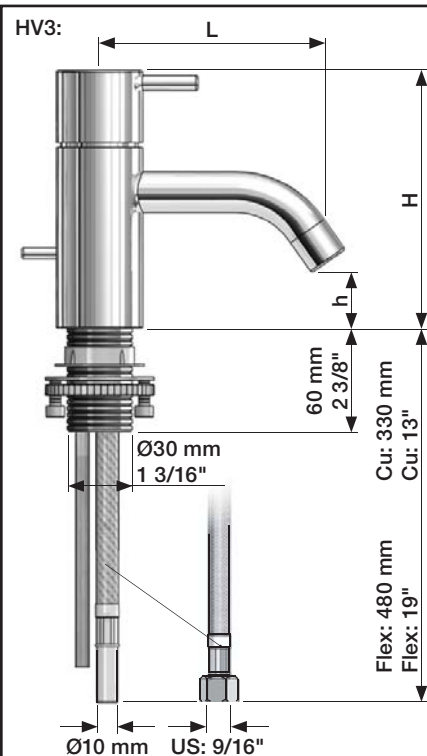

VOLA HV1, HV3, HV4

Fitting instruction
 Montageanleitung
 Monteringsvejledning
 Monteringsvægledning
 Montage hanleiding
 Manuel de montage

HV1, HV3:
 04/00020
 04/00028

| HV1, HV3 | L | H | h |
|-----------|------------------|-------------------|------------------|
| Std.: | 114 mm 4 1/2" | 120 mm 4 3/4" | 27 mm 1" |
| +30: | 114 mm 4 1/2" | 150 mm 6" | 56 mm 2 1/4" |
| /150: | 150 mm 6" | 120 mm 4 3/4" | 27 mm 1" |
| +30/150: | 150 mm 6" | 150 mm 6" | 56 mm 2 1/4" |
| +170: | 114 mm 4 1/2" | 290 mm 11 1/2" | 197 mm 7 3/4" |
| +170/150: | 150 mm 6" | 290 mm 11 1/2" | 197 mm 7 3/4" |

HV1:

Data, 3 Bar:

| Max. | l/min. | Gal/min. |
|--------|--------|----------|
| HV1/3: | 5,0 | 1,3 |
| HV4 | 9,0 | 2,0 |

Max. 70°C, 158°F

HV1: Ø10
 HV1JP: Ø10
 HV1US: Ø3/8"
 HV1Q: Ø3/8"

HV1US:

- | | |
|------------|--|
| VR277K: | VR22, VR269, VR277 |
| *VR17L4K: | VR15P, VR16L4, VR17L (US-Standard) |
| *VR17L5K: | VR15P, VR16L5, VR17L (Standard) |
| *VR17L9K: | VR15P, VR16L9, VR17L (Japan Standard) |
| *VR17LSK: | VR15P, VR16LS, VR17L |
| VR297/L/M: | VR20, VR22, VR269, VR273/L/M, VR277, VR294, VR295, VR296 |
| VR433: | VR261, VR263, VR440, VR442, 2xVR444 |
| NR.10/L/M: | VR20, VR22, VR273/L/M, VR294, VR295 |