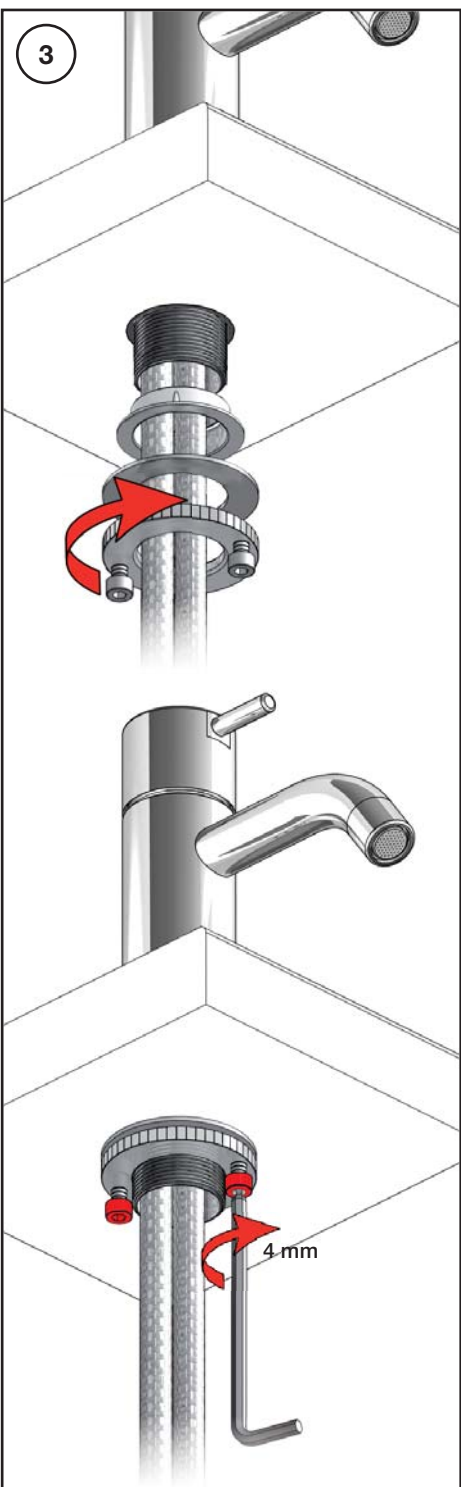

VOLA HV1, HV3, HV4

Fitting instruction
 Montageanleitung
 Monteringsvejledning
 Monteringsvægledning
 Montage hanleiding
 Manuel de montage

HV1, HV3:
 04/00020
 04/00028

| HV1, HV3 | L | H | h |
|-----------|------------------|-------------------|------------------|
| Std.: | 114 mm 4 1/2" | 120 mm 4 3/4" | 27 mm 1" |
| +30: | 114 mm 4 1/2" | 150 mm 6" | 56 mm 2 1/4" |
| /150: | 150 mm 6" | 120 mm 4 3/4" | 27 mm 1" |
| +30/150: | 150 mm 6" | 150 mm 6" | 56 mm 2 1/4" |
| +170: | 114 mm 4 1/2" | 290 mm 11 1/2" | 197 mm 7 3/4" |
| +170/150: | 150 mm 6" | 290 mm 11 1/2" | 197 mm 7 3/4" |

HV1:

Data, 3 Bar:

| Max. | l/min. | Gal/min. |
|--------|--------|----------|
| HV1/3: | 5,0 | 1,3 |
| HV4 | 9,0 | 2,0 |

Max. 70°C, 158°F

HV1: Ø10
 HV1JP: Ø10
 HV1US: Ø3/8"
 HV1Q: Ø3/8"

HV1US:

- | | |
|------------|--|
| VR277K: | VR22, VR269, VR277 |
| *VR17L4K: | VR15P, VR16L4, VR17L (US-Standard) |
| *VR17L5K: | VR15P, VR16L5, VR17L (Standard) |
| *VR17L9K: | VR15P, VR16L9, VR17L (Japan Standard) |
| *VR17LSK: | VR15P, VR16LS, VR17L |
| VR297/L/M: | VR20, VR22, VR269, VR273/L/M, VR277, VR294, VR295, VR296 |
| VR433: | VR261, VR263, VR440, VR442, 2xVR444 |
| NR.10/L/M: | VR20, VR22, VR273/L/M, VR294, VR295 |