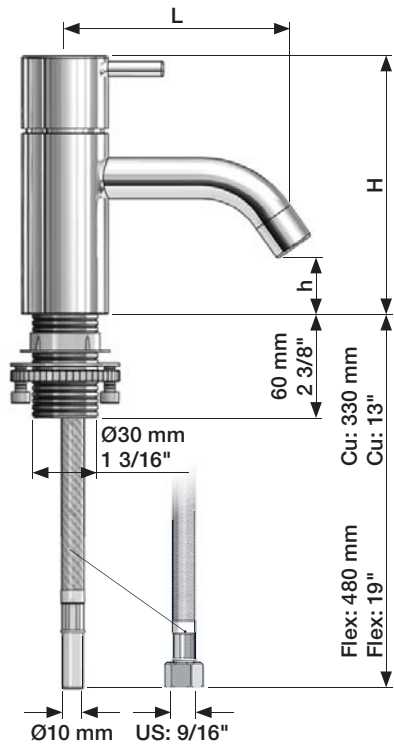

VOLA HV1, HV3, HV4

Fitting instruction
 Montageanleitung
 Monteringsvejledning
 Monteringsvægledning
 Montage hanleiding
 Manuel de montage

HV1, HV3:
 04/00020
 04/00028

| HV1, HV3 | L | H | h |
|-----------|------------------|-------------------|------------------|
| Std.: | 114 mm 4 1/2" | 120 mm 4 3/4" | 27 mm 1" |
| +30: | 114 mm 4 1/2" | 150 mm 6" | 56 mm 2 1/4" |
| /150: | 150 mm 6" | 120 mm 4 3/4" | 27 mm 1" |
| +30/150: | 150 mm 6" | 150 mm 6" | 56 mm 2 1/4" |
| +170: | 114 mm 4 1/2" | 290 mm 11 1/2" | 197 mm 7 3/4" |
| +170/150: | 150 mm 6" | 290 mm 11 1/2" | 197 mm 7 3/4" |

HV1:

Data, 3 Bar:

| Max. | l/min. | Gal/min. |
|--------|--------|----------|
| HV1/3: | 5,0 | 1,3 |
| HV4 | 9,0 | 2,0 |

Max. 70°C, 158°F

HV1: Ø10
 HV1JP: Ø10
 HV1US: Ø3/8"
 HV1Q: Ø3/8"

HV1US:

- | | |
|------------|--|
| VR277K: | VR22, VR269, VR277 |
| *VR17L4K: | VR15P, VR16L4, VR17L (US-Standard) |
| *VR17L5K: | VR15P, VR16L5, VR17L (Standard) |
| *VR17L9K: | VR15P, VR16L9, VR17L (Japan Standard) |
| *VR17LSK: | VR15P, VR16LS, VR17L |
| VR297/L/M: | VR20, VR22, VR269, VR273/L/M, VR277, VR294, VR295, VR296 |
| VR433: | VR261, VR263, VR440, VR442, 2xVR444 |
| NR.10/L/M: | VR20, VR22, VR273/L/M, VR294, VR295 |