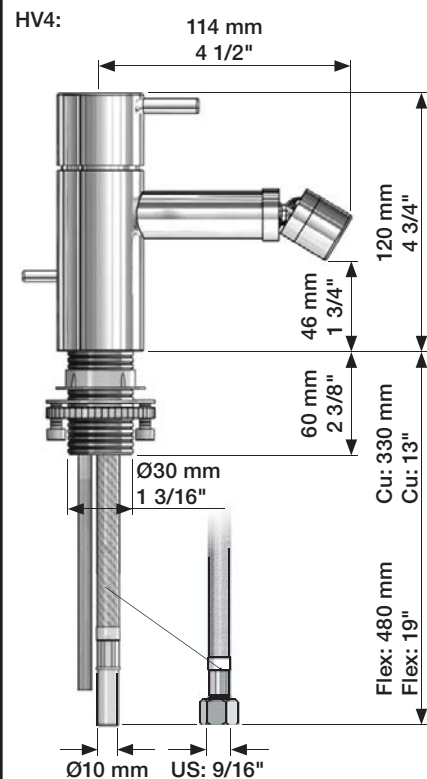

VOLA HV1, HV3, HV4

Fitting instruction
 Montageanleitung
 Monteringsvejledning
 Monteringsvægledning
 Montage hanleiding
 Manuel de montage

HV1, HV3:
 04/00020
 04/00028

| HV1, HV3 | L | H | h |
|-----------|------------------|-------------------|------------------|
| Std.: | 114 mm 4 1/2" | 120 mm 4 3/4" | 27 mm 1" |
| +30: | 114 mm 4 1/2" | 150 mm 6" | 56 mm 2 1/4" |
| /150: | 150 mm 6" | 120 mm 4 3/4" | 27 mm 1" |
| +30/150: | 150 mm 6" | 150 mm 6" | 56 mm 2 1/4" |
| +170: | 114 mm 4 1/2" | 290 mm 11 1/2" | 197 mm 7 3/4" |
| +170/150: | 150 mm 6" | 290 mm 11 1/2" | 197 mm 7 3/4" |

HV1:

Data, 3 Bar:

| Max. | l/min. | Gal/min. |
|--------|--------|----------|
| HV1/3: | 5,0 | 1,3 |
| HV4 | 9,0 | 2,0 |

Max. 70°C, 158°F

HV1: Ø10
 HV1JP: Ø10
 HV1US: Ø3/8"
 HV1Q: Ø3/8"

HV1US:

- | | |
|------------|--|
| VR277K: | VR22, VR269, VR277 |
| *VR17L4K: | VR15P, VR16L4, VR17L (US-Standard) |
| *VR17L5K: | VR15P, VR16L5, VR17L (Standard) |
| *VR17L9K: | VR15P, VR16L9, VR17L (Japan Standard) |
| *VR17LSK: | VR15P, VR16LS, VR17L |
| VR297/L/M: | VR20, VR22, VR269, VR273/L/M, VR277, VR294, VR295, VR296 |
| VR433: | VR261, VR263, VR440, VR442, 2xVR444 |
| NR.10/L/M: | VR20, VR22, VR273/L/M, VR294, VR295 |