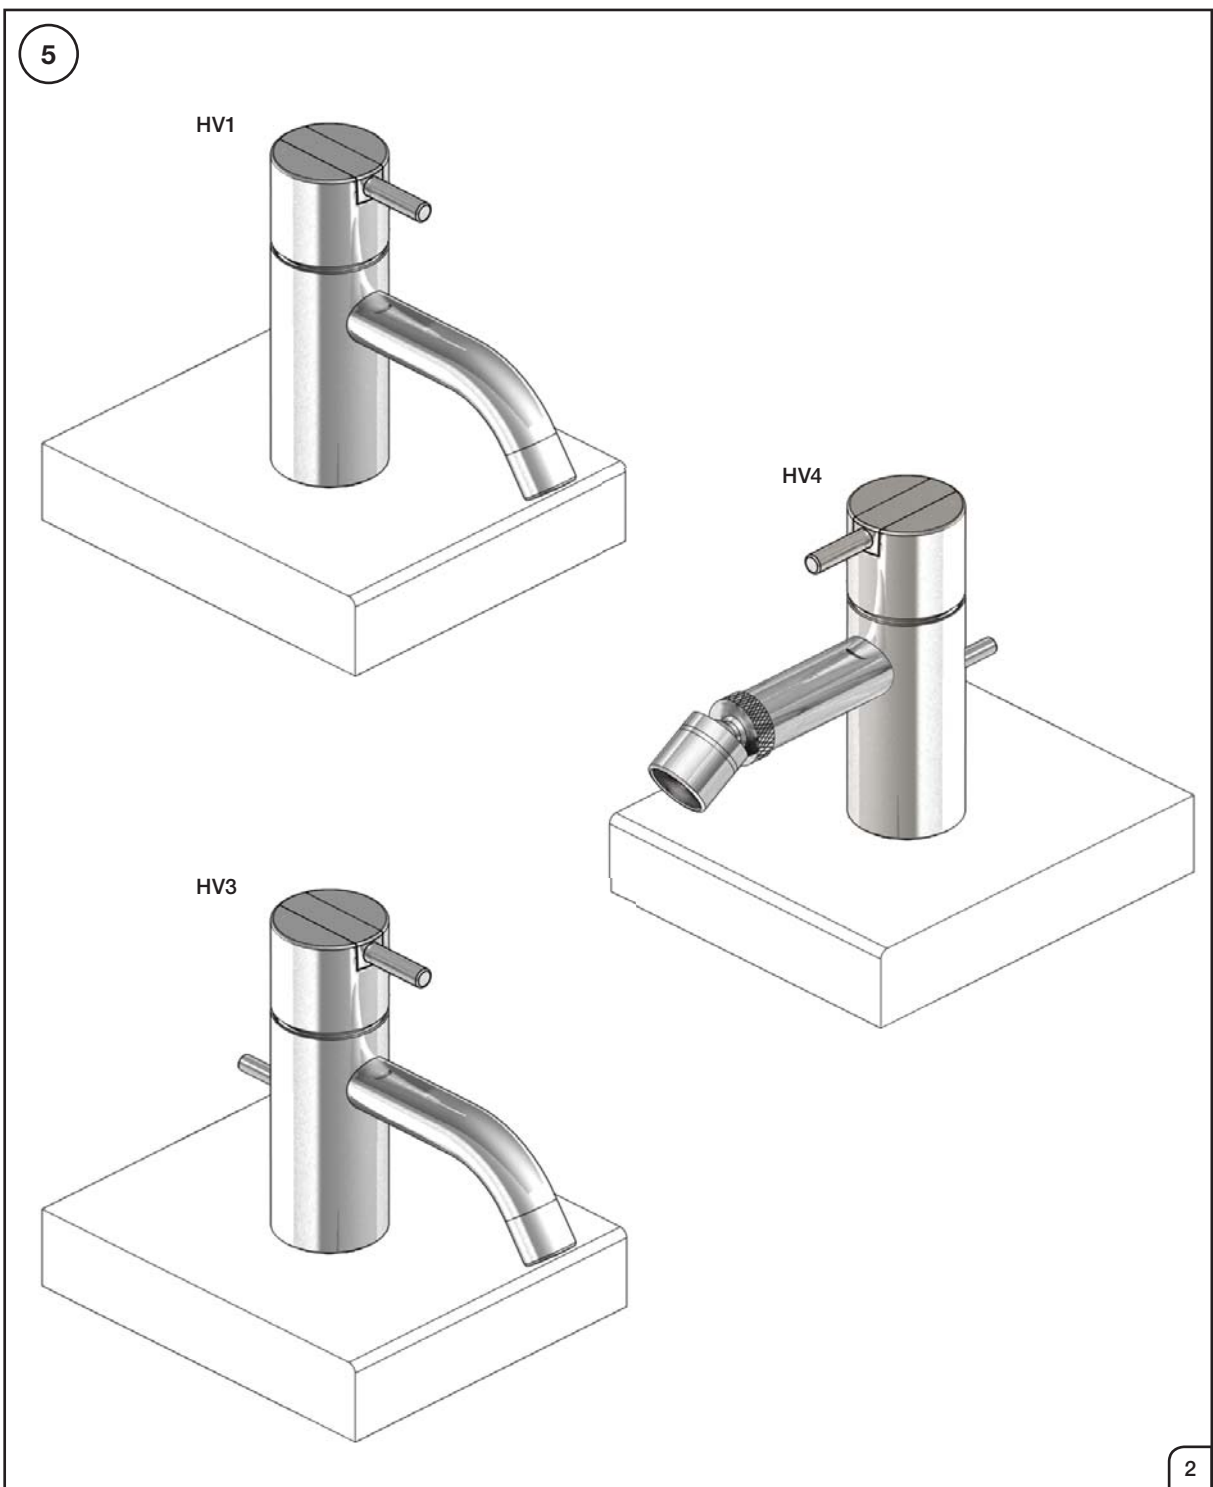

VOLA HV1, HV3, HV4

Fitting instruction
 Montageanleitung
 Monteringsvejledning
 Monteringsvægledning
 Montage hanleiding
 Manuel de montage

HV1, HV3:
 04/00020
 04/00028

| HV1, HV3 | L | H | h |
|-----------|------------------|-------------------|------------------|
| Std.: | 114 mm 4 1/2" | 120 mm 4 3/4" | 27 mm 1" |
| +30: | 114 mm 4 1/2" | 150 mm 6" | 56 mm 2 1/4" |
| /150: | 150 mm 6" | 120 mm 4 3/4" | 27 mm 1" |
| +30/150: | 150 mm 6" | 150 mm 6" | 56 mm 2 1/4" |
| +170: | 114 mm 4 1/2" | 290 mm 11 1/2" | 197 mm 7 3/4" |
| +170/150: | 150 mm 6" | 290 mm 11 1/2" | 197 mm 7 3/4" |

HV1:

Data, 3 Bar:

| Max. | l/min. | Gal/min. |
|--------|--------|----------|
| HV1/3: | 5,0 | 1,3 |
| HV4 | 9,0 | 2,0 |

Max. 70°C, 158°F

HV1: Ø10
 HV1JP: Ø10
 HV1US: Ø3/8"
 HV1Q: Ø3/8"

HV1US:

- | | |
|------------|--|
| VR277K: | VR22, VR269, VR277 |
| *VR17L4K: | VR15P, VR16L4, VR17L (US-Standard) |
| *VR17L5K: | VR15P, VR16L5, VR17L (Standard) |
| *VR17L9K: | VR15P, VR16L9, VR17L (Japan Standard) |
| *VR17LSK: | VR15P, VR16LS, VR17L |
| VR297/L/M: | VR20, VR22, VR269, VR273/L/M, VR277, VR294, VR295, VR296 |
| VR433: | VR261, VR263, VR440, VR442, 2xVR444 |
| NR.10/L/M: | VR20, VR22, VR273/L/M, VR294, VR295 |