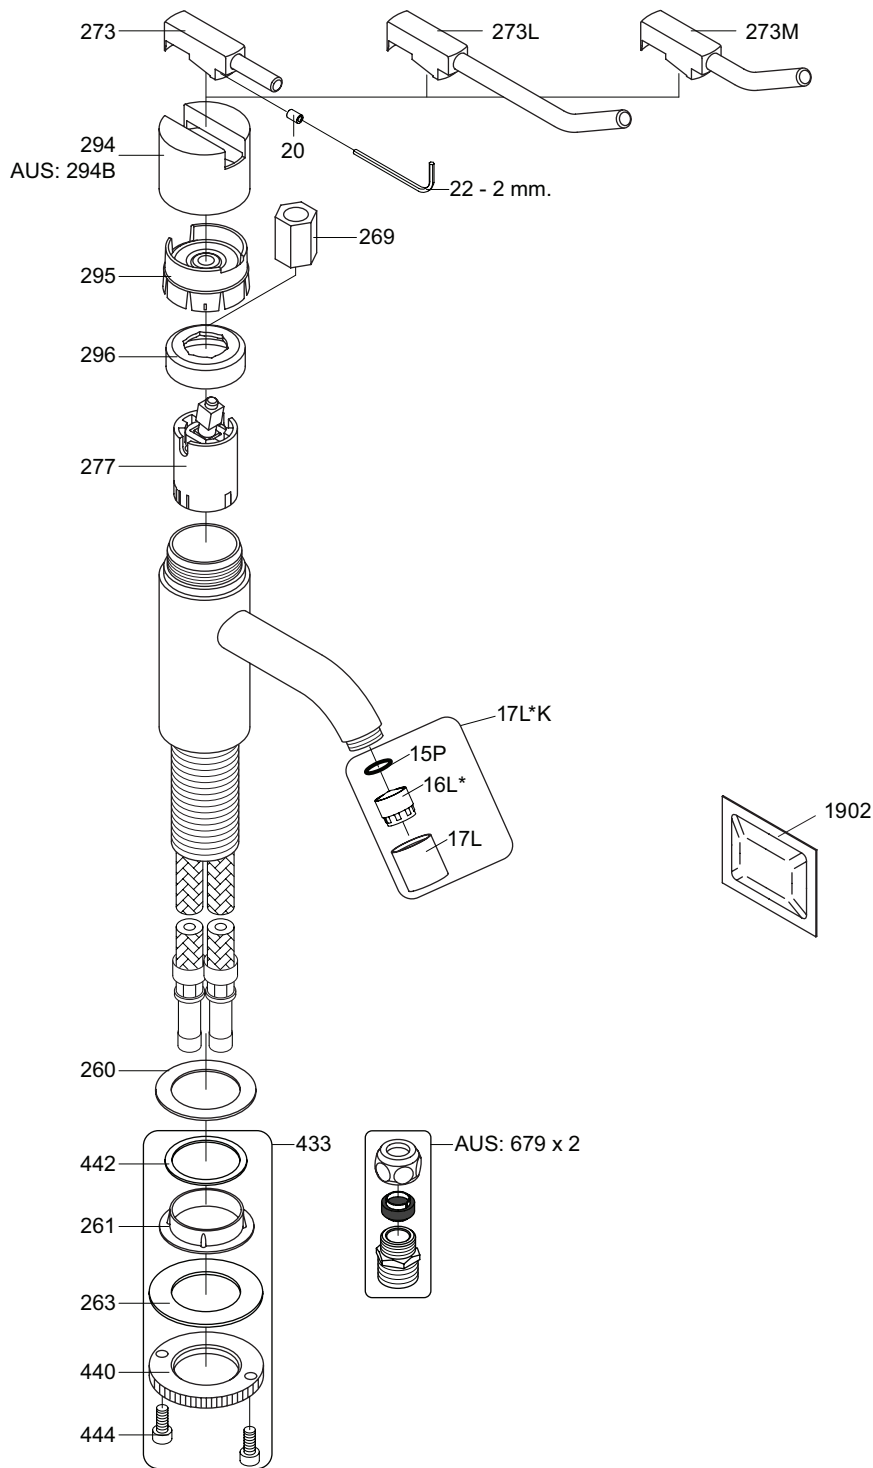

VOLA HV1, HV3, HV4

Fitting instruction
 Montageanleitung
 Monteringsvejledning
 Monteringsvægledning
 Montage hanleiding
 Manuel de montage

HV1, HV3:
 04/00020
 04/00028

| HV1, HV3 | L | H | h |
|-----------|------------------|-------------------|------------------|
| Std.: | 114 mm 4 1/2" | 120 mm 4 3/4" | 27 mm 1" |
| +30: | 114 mm 4 1/2" | 150 mm 6" | 56 mm 2 1/4" |
| /150: | 150 mm 6" | 120 mm 4 3/4" | 27 mm 1" |
| +30/150: | 150 mm 6" | 150 mm 6" | 56 mm 2 1/4" |
| +170: | 114 mm 4 1/2" | 290 mm 11 1/2" | 197 mm 7 3/4" |
| +170/150: | 150 mm 6" | 290 mm 11 1/2" | 197 mm 7 3/4" |

HV1:

Data, 3 Bar:

| Max. | l/min. | Gal/min. |
|--------|--------|----------|
| HV1/3: | 5,0 | 1,3 |
| HV4 | 9,0 | 2,0 |

Max. 70°C, 158°F

HV1: Ø10
 HV1JP: Ø10
 HV1US: Ø3/8"
 HV1Q: Ø3/8"

HV1US:

- | | |
|------------|--|
| VR277K: | VR22, VR269, VR277 |
| *VR17L4K: | VR15P, VR16L4, VR17L (US-Standard) |
| *VR17L5K: | VR15P, VR16L5, VR17L (Standard) |
| *VR17L9K: | VR15P, VR16L9, VR17L (Japan Standard) |
| *VR17LSK: | VR15P, VR16LS, VR17L |
| VR297/L/M: | VR20, VR22, VR269, VR273/L/M, VR277, VR294, VR295, VR296 |
| VR433: | VR261, VR263, VR440, VR442, 2xVR444 |
| NR.10/L/M: | VR20, VR22, VR273/L/M, VR294, VR295 |