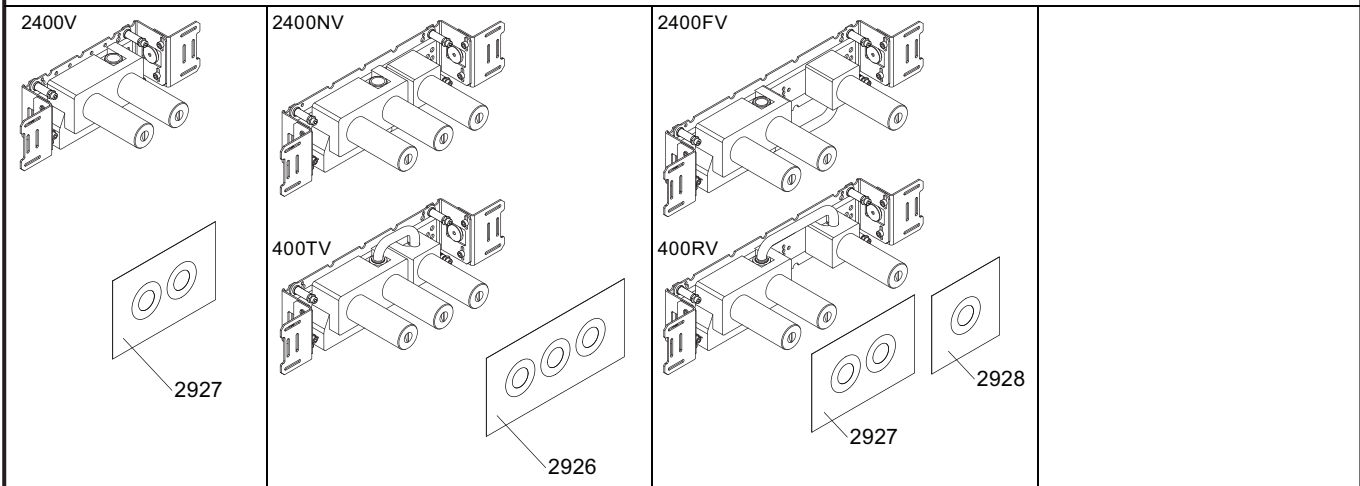

- NR21: VR20D, VR22, VR1275, VR2269, VR2273, VR2278, VR2279, VR2279B, VR2279C
- NR24\*: VR2A, VR22, VR1419, VR2204, VR2204B, VR2204C - (Brass, Messing, Laiton)
- NR24\*\*: VR2A, VR22, VR1419, VR2204 - (Stainless steel, Edeltstahl, Rustrifrit stål, Acier inoxydable)
- VR1277K: VR22, VR2269, VR1277
- VR1400: VR21, VR23, VR406, VR1902, VR2213